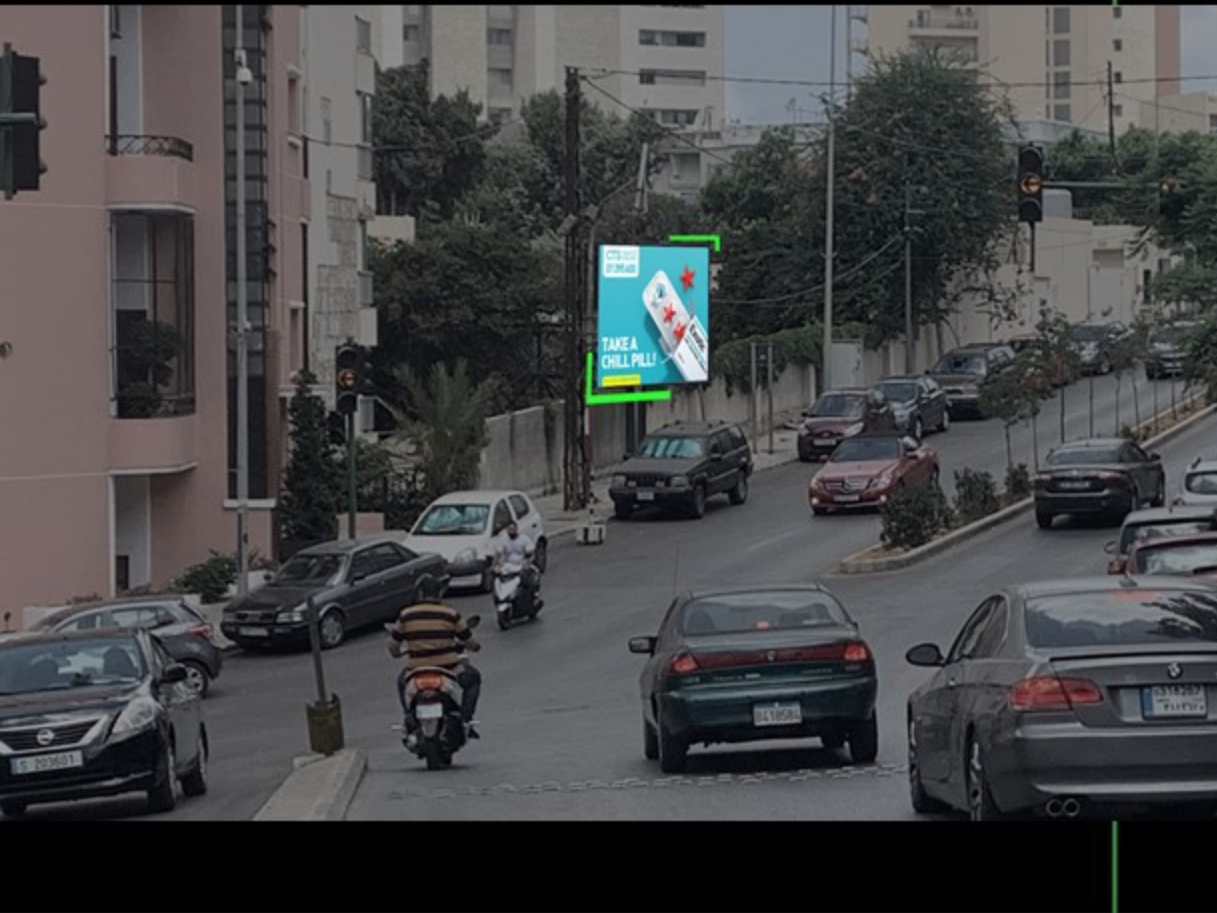

BACKLIT BL32

Qoraitem
Towards Rawcheh
W: 4m x H: 3m
Rate Card: \$2,000

Reach & Measurement

Impressions	229
Reach	6.93
OTS	6.92
GRP	47.9

Technical Specs

File Format: PDF or PSD
Resolution: 300 dpi
10% scale of the real size