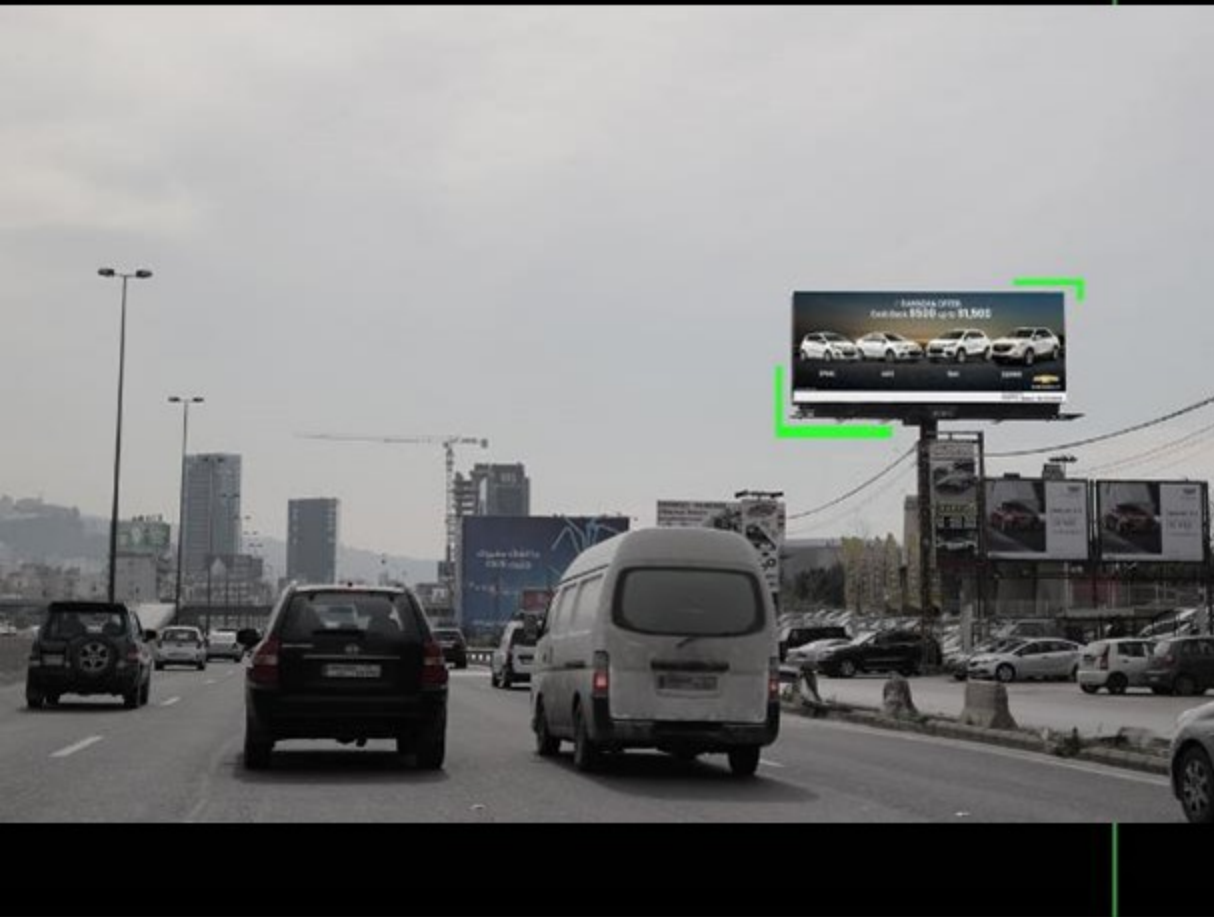

MEGAPOLE RM14

Dbayeh Highway, United
Towards Beirut
W: 15m x H: 6m
Rate Card: \$8,500

Reach & Measurement

Impressions	1969
Reach	19.84
OTS	8.89
GRP	176

Technical Specs

File Format: PDF or PSD
Resolution: 300 dpi
10% scale of the real size