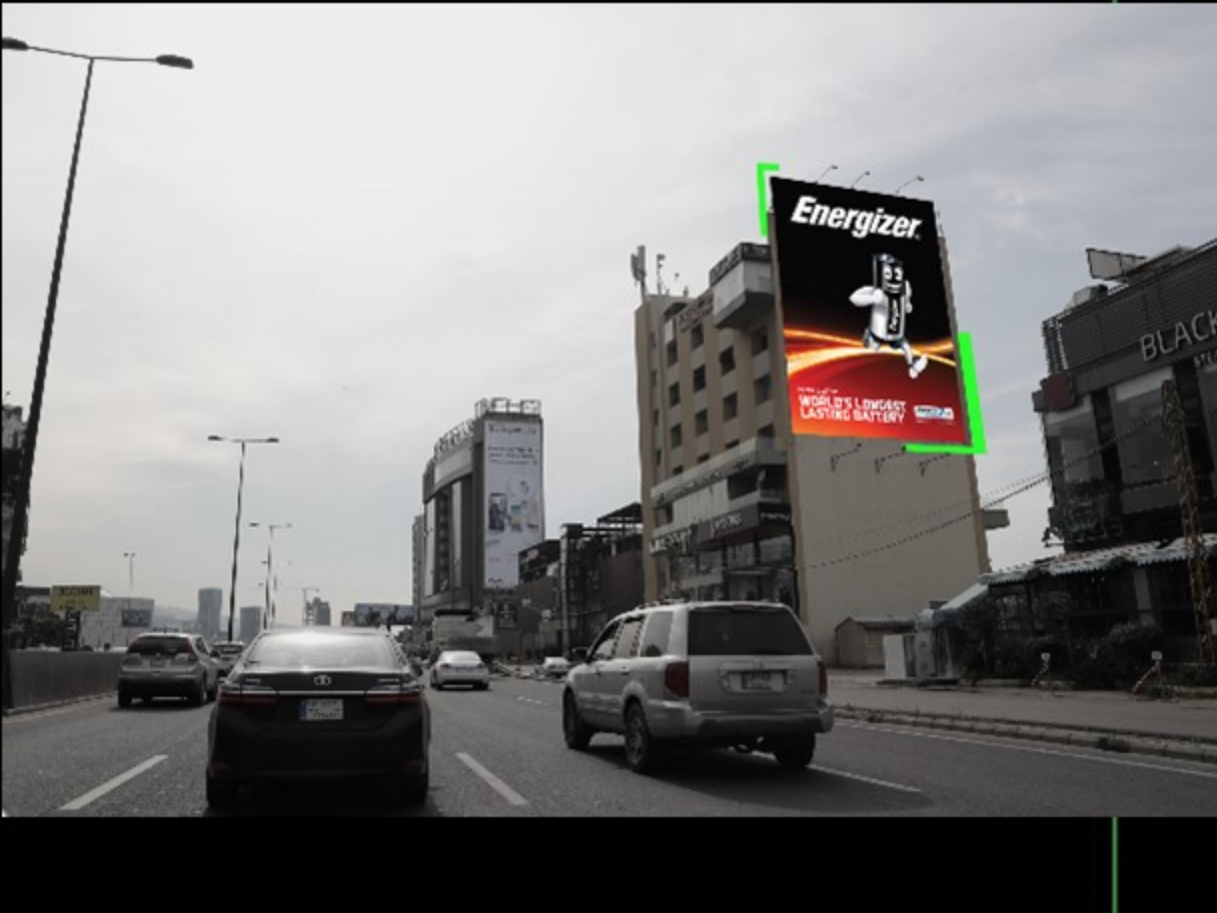

WALL SIGN RW50

Dbayeh Highway, Facing Le Mall
Towards Beirut
W: 15m x H: 20m
Rate Card: \$9,000

Reach & Measurement

Impressions	3456
Reach	31.27
OTS	9.9
GRP	310

Technical Specs

File Format: PDF or PSD
Resolution: 300 dpi
10% scale of the real size