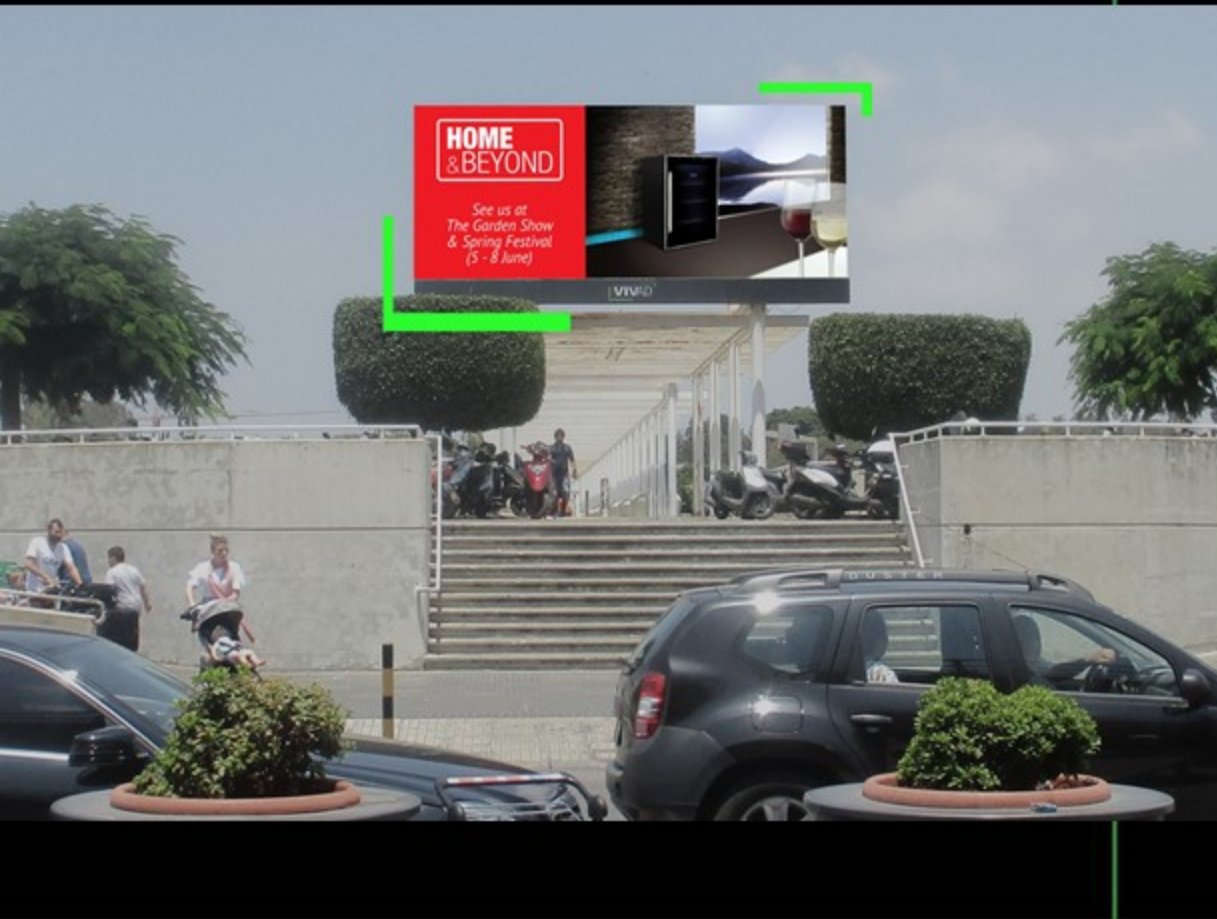

DIGITAL SCREEN LED A1

Arrivals
Facing Arrivals Doors
W: 7m x H: 3m
Rate Card: \$7,000

Technical Specs

File Format: JPEG, WMV or AVI
Resolution Pixels: W:720 x H:270
Resolution: 72 dpi
Spot Duration: 8 sec