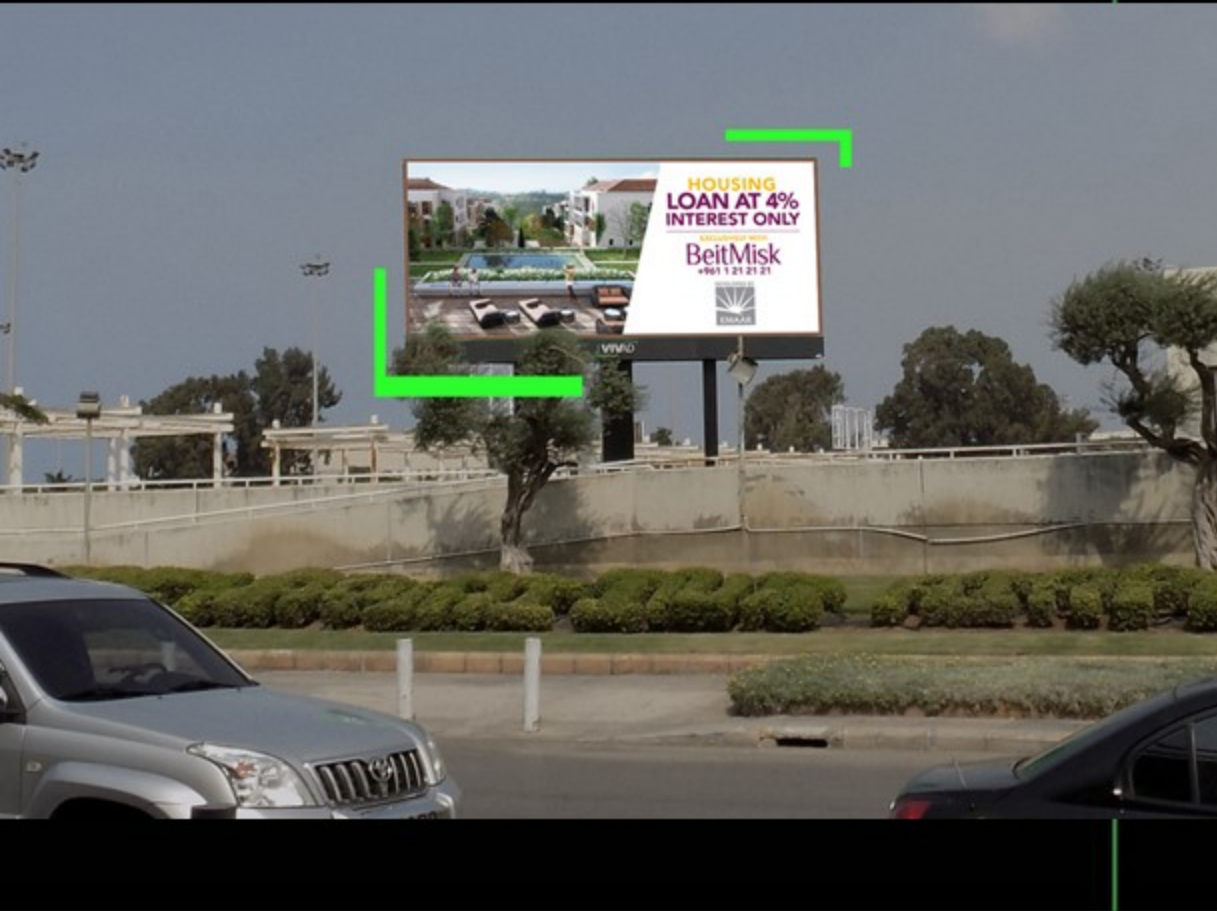

BACKLIT AB1

Arrivals

Facing the Arrivals doors left side
Minipole – Sea Side
W: 8m x H: 3.5m
Rate Card: \$10,000

Technical Specs

File Format: PDF or PSD
Resolution: 300 dpi
10% scale of the real size