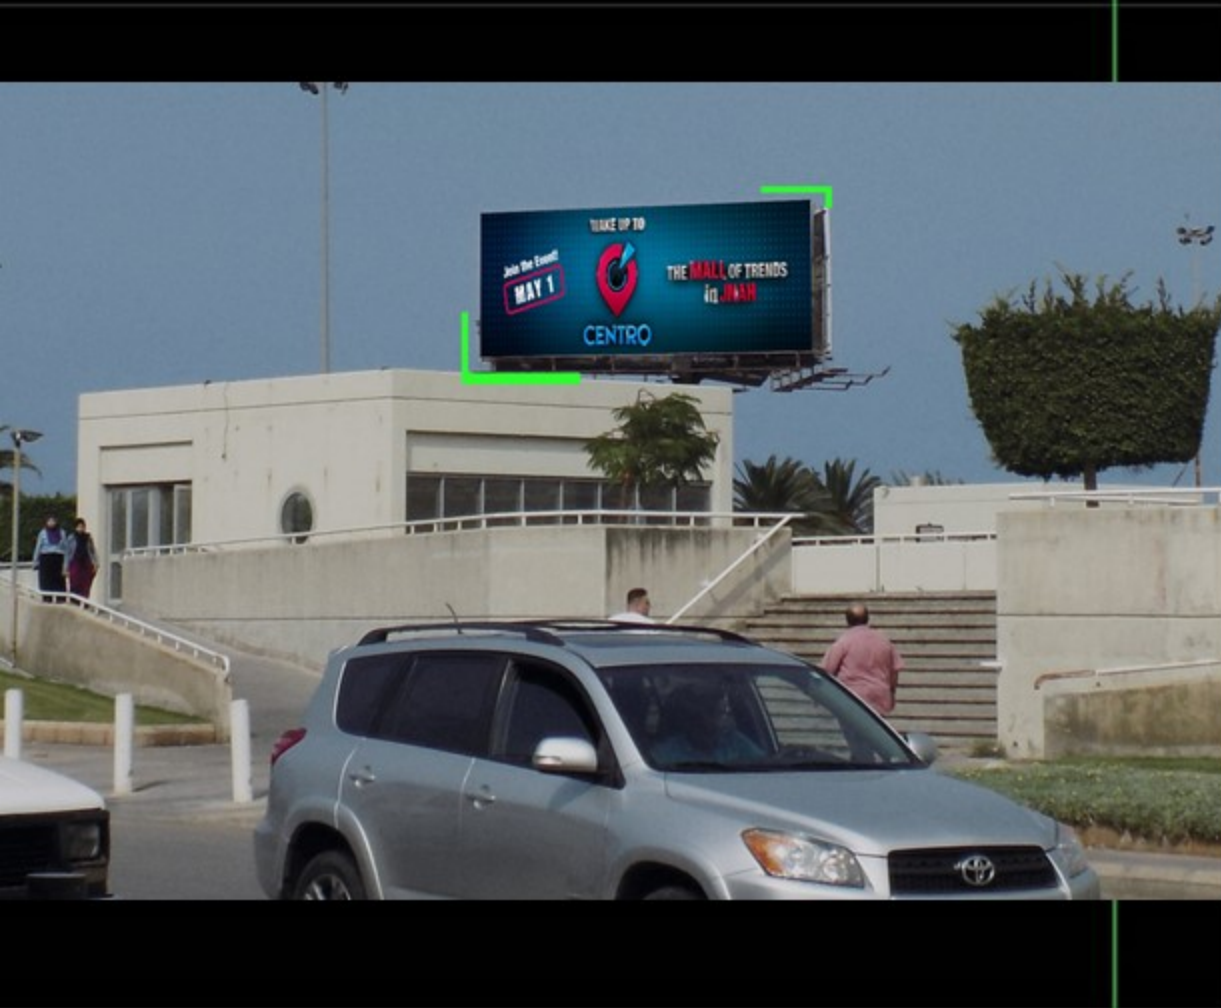

# MEGAPOLE AU1B

Facing Exit Doors (Arrivals)

W: 15m x H: 6m

**Rate Card: \$7,000**