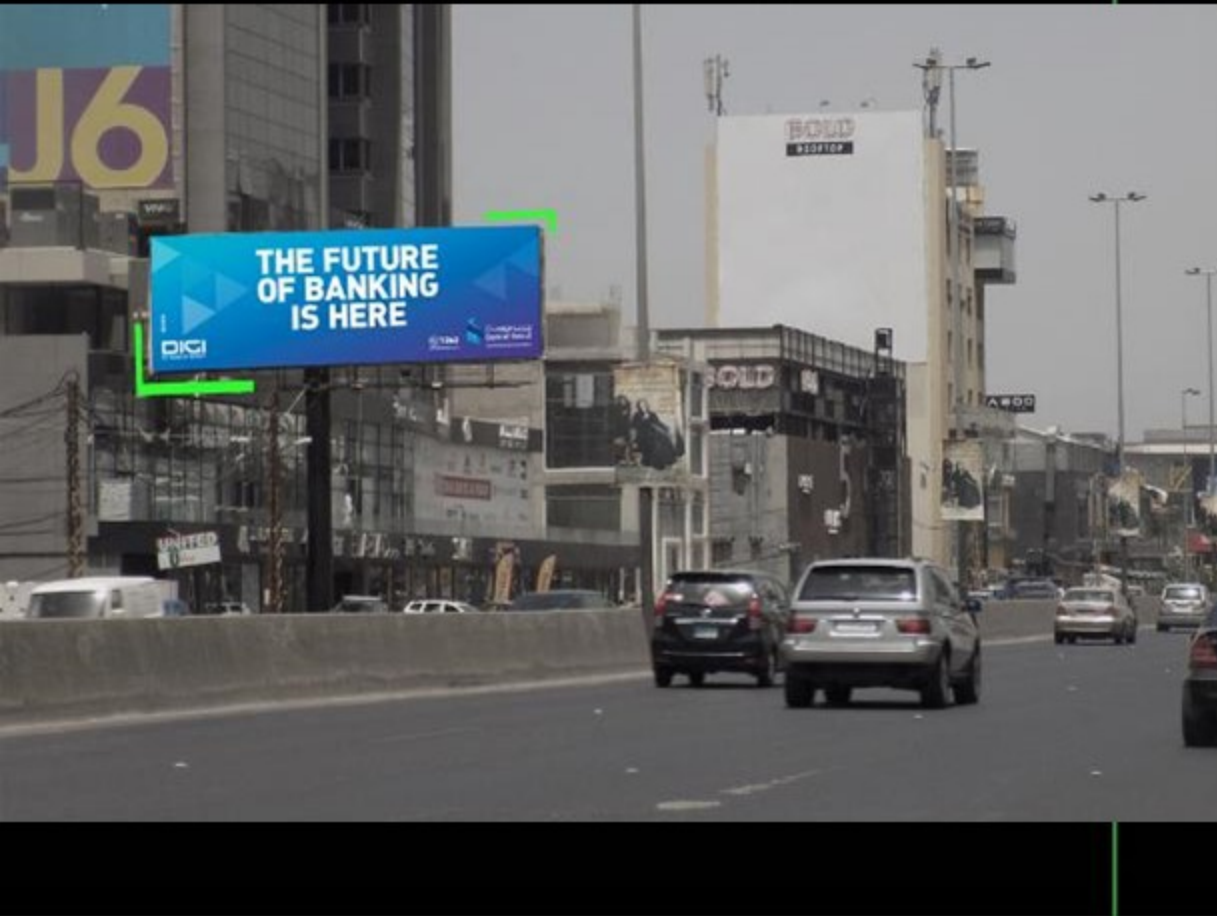

MEGAPOLE RM17

Dbayeh Highway, Facing ABC
Towards Jounieh
W: 15m x H: 5m
Rate Card: \$8,500

Reach & Measurement

Impressions	1922
Reach	19.43
OTS	8.86
GRP	172

Technical Specs

File Format: PDF or PSD
Resolution: 300 dpi
10% scale of the real size