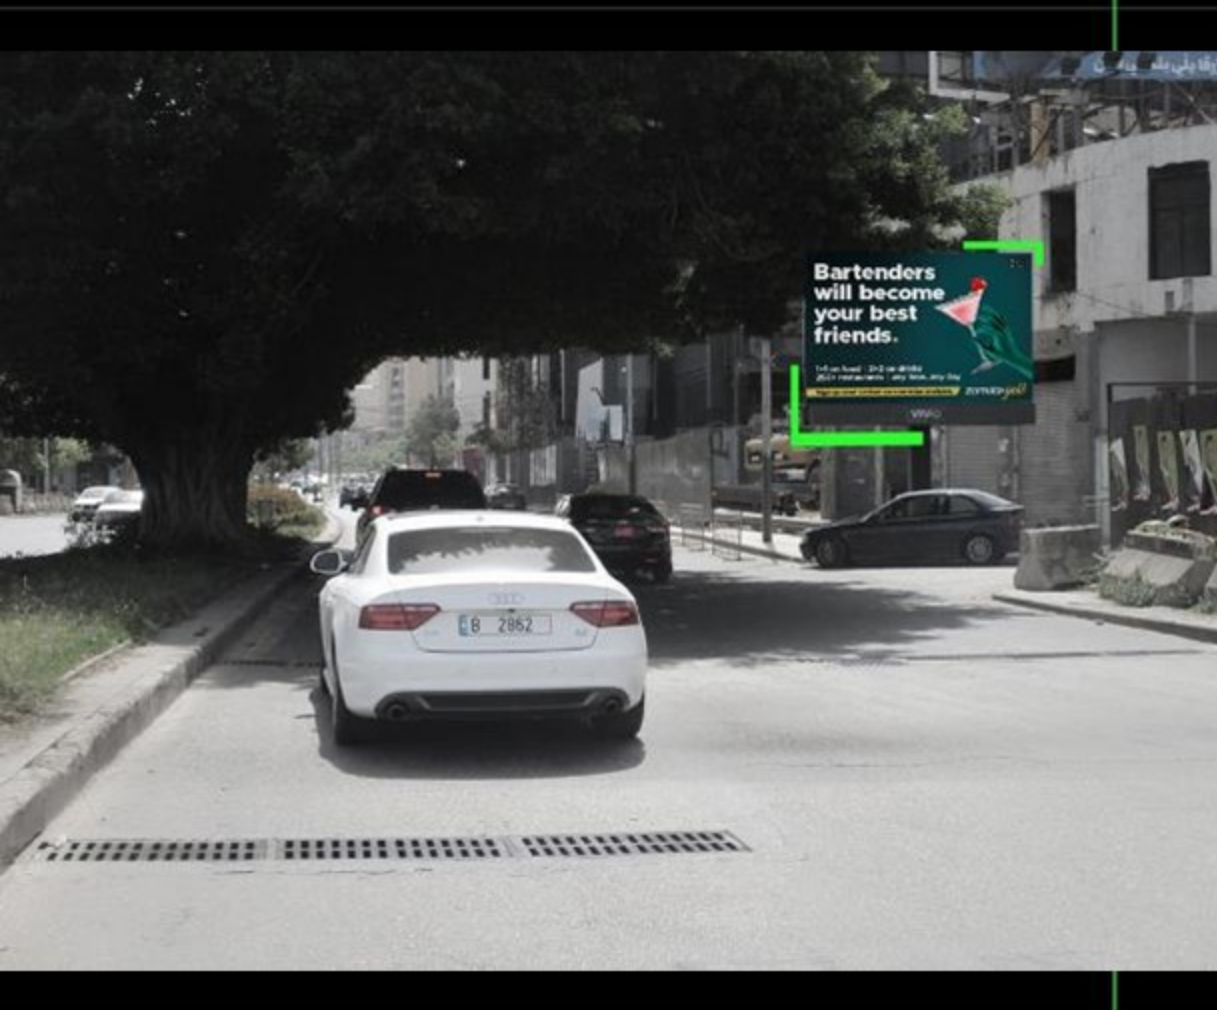

# DIGITAL SCREEN LED SA2

Saifi  
Facing Kataeb HQ  
W: 4m x H: 3m  
**Rate Card Daily: \$179**

Reach & Measurement

Impressions	286
Reach	8.68
OTS	6.9
GRP	59.9

Technical Specs

**File Format:** JPEG, WMV or AVI  
**Resolution Pixels:** W:420 x H:288  
**Resolution:** 72 dpi  
**Spot Duration:** 8 sec